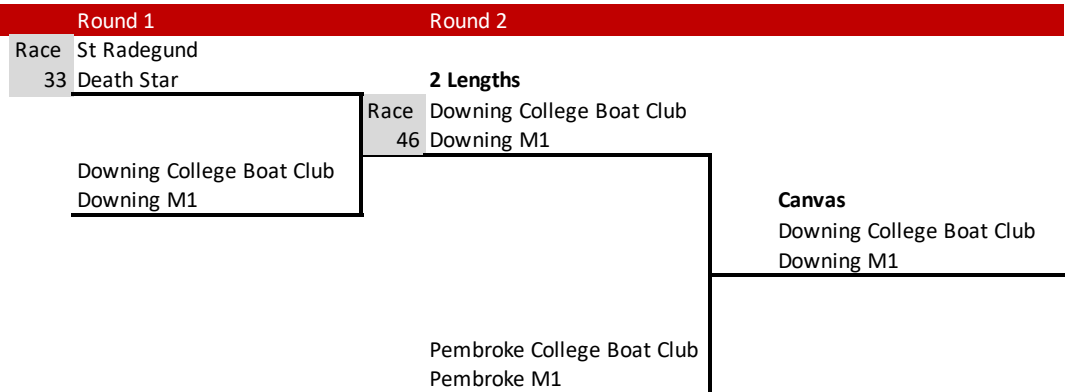

Women's Beginner 1x Round 1

WJ16 1x Round 1

J16/J18 4x Round 1

Division 3

Marshal at 14:30, First Race at 15:00

Women's Intermediate 8+

Women's Novice 8+

Open 4+