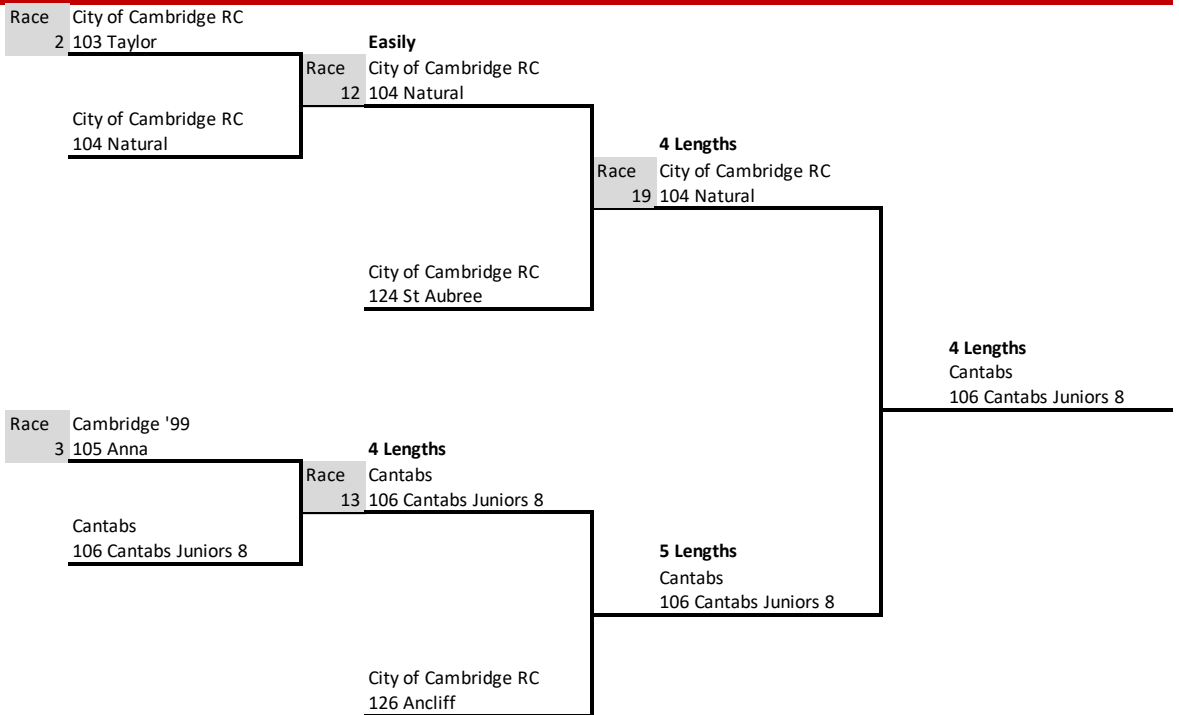

Division 1

Marshal at 10:30, First Race at 11:00

Women's Championship 8+ Round 1 Round 2 Round 3

WJ15/16 2x Round 1 Round 2 Round 3

Open 1x Round 1 Round 2 Round 3

J14/15 1x Round 1 Round 2 Round 3

WJ13/14 2x Round 1