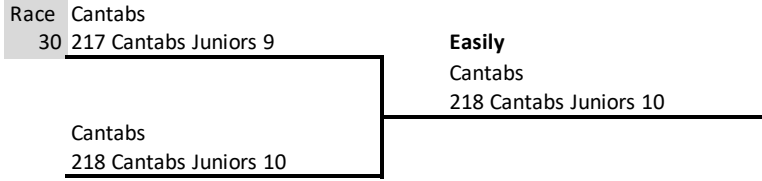

Division 2

Marshal at 12:30, First Race at 13:00

Mixed 8+**Round 1**Race
22 Hughes Hall Boat Club
201 Hughes Hall MixedChurchill College Boat Club
202 NMW1**4 Lengths**Hughes Hall Boat Club
201 Hughes Hall Mixed**Mas E-G 1x****Round 1**Race
23 Cambridge '99
203 RedleyCity of Cambridge RC
204 Adrian Tollett**3 Lengths**Cambridge '99
203 Redley**Mas E 2-****Round 1**Race
24 X-Press BC
205 Ben LaughtonX-Press BC
206 Goyder/Bailey**1 1/2 Lengths**X-Press BC
205 Ben Laughton**J14/15 2x****Round 1**Race
25 Cantabs
207 Cantabs Juniors 2City of Cambridge RC
208 Myhill**Easily**Cantabs
207 Cantabs Juniors 2**J16/17 2x****Round 1**Race
26 Cantabs
209 Cantabs Juniors 4Cantabs
210 Cantabs Juniors 1**Easily**Cantabs
209 Cantabs Juniors 4**Open Student Novice 8+****Round 1**Race
27 Caius Boat Club
211 Caius NM1Pembroke College Boat Club
212 Pembroke M4**Easily**Caius Boat Club
4 Lengths

Women's Beginner 1x Round 1

WJ16 1x Round 1

J16/J18 4x Round 1

Division 3

Marshal at 14:30, First Race at 15:00

Women's Intermediate 8+

Women's Novice 8+

Open 4+