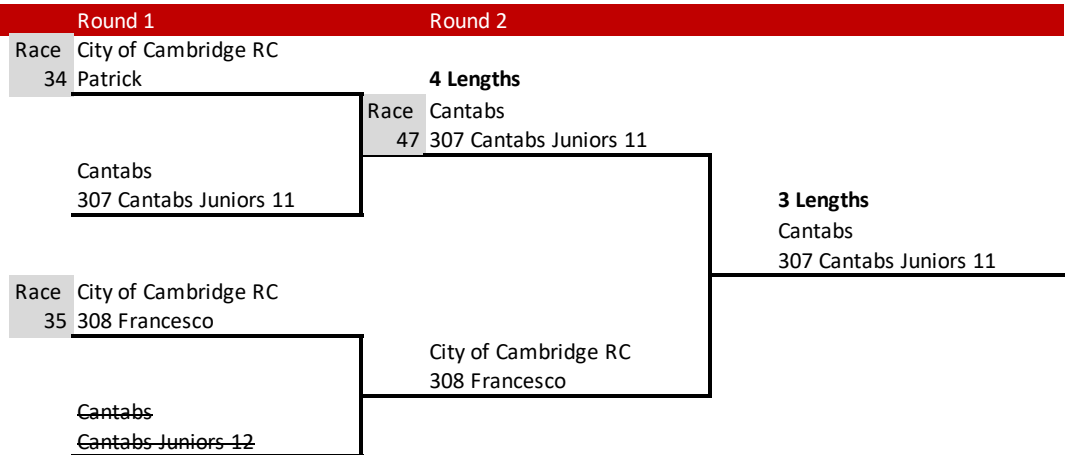

Women's Beginner 1x Round 1

WJ16 1x Round 1

J16/J18 4x Round 1

Division 3

Marshal at 14:30, First Race at 15:00

Women's Intermediate 8+

Women's Novice 8+

Open 4+

J16/17 1x

Open Intermediate 8+		Round 1	Round 2	
Race	City of Cambridge RC			
36	311 HWC Barbarians		3/4 Length	
	Caius Boat Club 312 Caius M2	Race	City of Cambridge RC 48 311 HWC Barbarians	2 Lengths City of Cambridge RC 311 HWC Barbarians
Race	Jesus College Boat Club			
37	313 Jesus M2		3/4 Length	
	Pembroke College Boat Club 314 Pembroke M3		Jesus College Boat Club 313 Jesus M2	