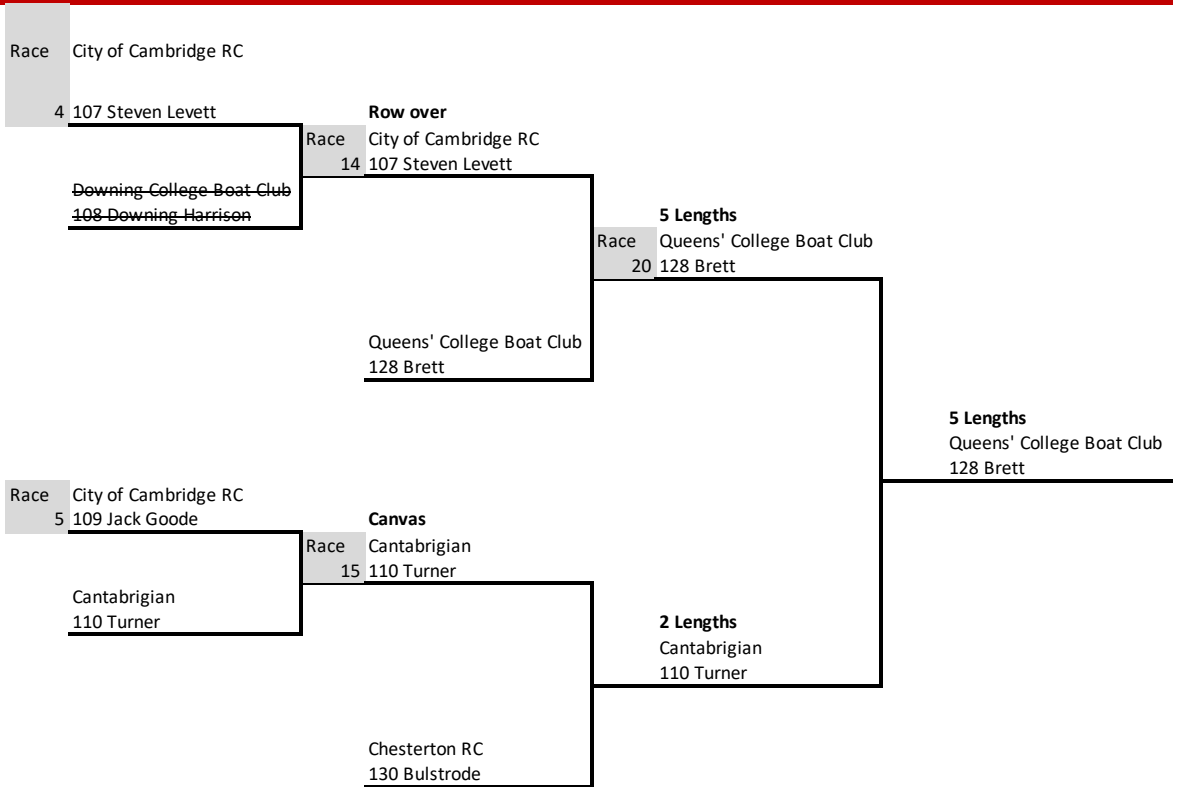

Division 1

Marshal at 10:30, First Race at 11:00

Women's Championship 8+ Round 1 Round 2 Round 3

WJ15/16 2x Round 1 Round 2 Round 3

Open 1x Round 1 Round 2 Round 3

J14/15 1x Round 1 Round 2 Round 3

WJ13/14 2x Round 1