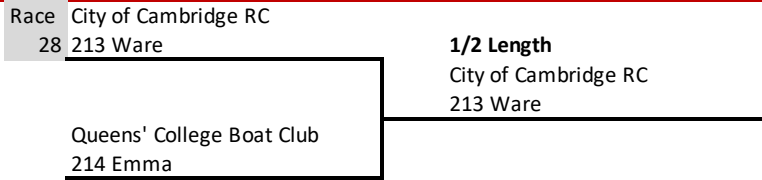

Women's Beginner 1x Round 1