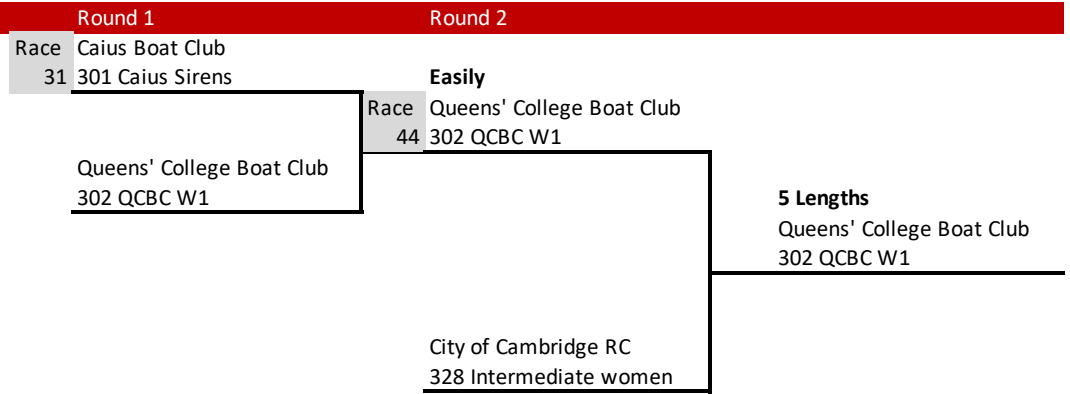

Women's Beginner 1x Round 1

WJ16 1x Round 1

J16/J18 4x Round 1

Division 3

Marshal at 14:30, First Race at 15:00

Women's Intermediate 8+

Women's Novice 8+

Open 4+