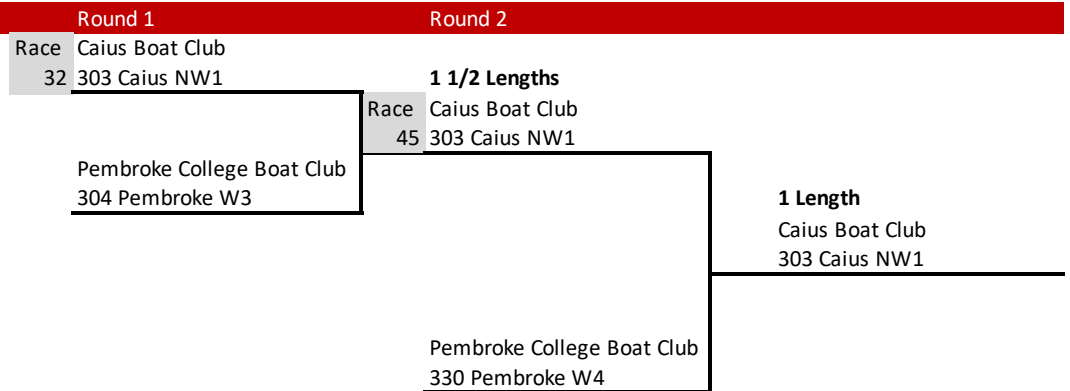

Women's Beginner 1x Round 1

WJ16 1x Round 1

J16/J18 4x Round 1

Division 3

Marshal at 14:30, First Race at 15:00

Women's Intermediate 8+

Women's Novice 8+

Open 4+