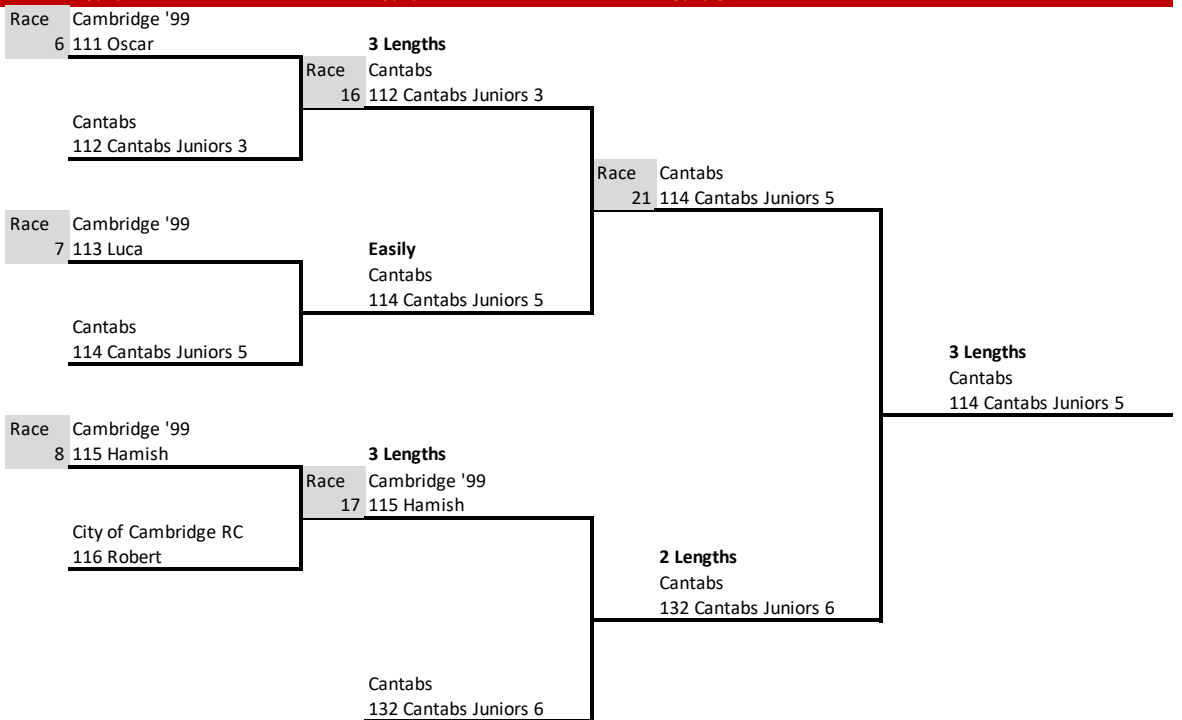

Division 1

Marshal at 10:30, First Race at 11:00

Women's Championship 8+ Round 1 Round 2 Round 3

WJ15/16 2x Round 1 Round 2 Round 3

Open 1x Round 1 Round 2 Round 3

J14/15 1x Round 1 Round 2 Round 3

WJ13/14 2x Round 1