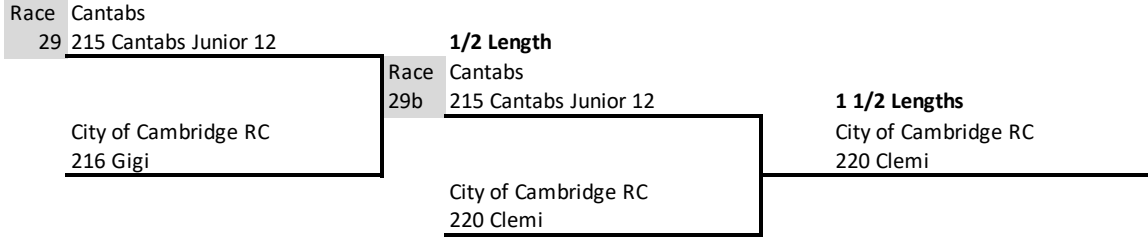

WJ16 1x Round 1