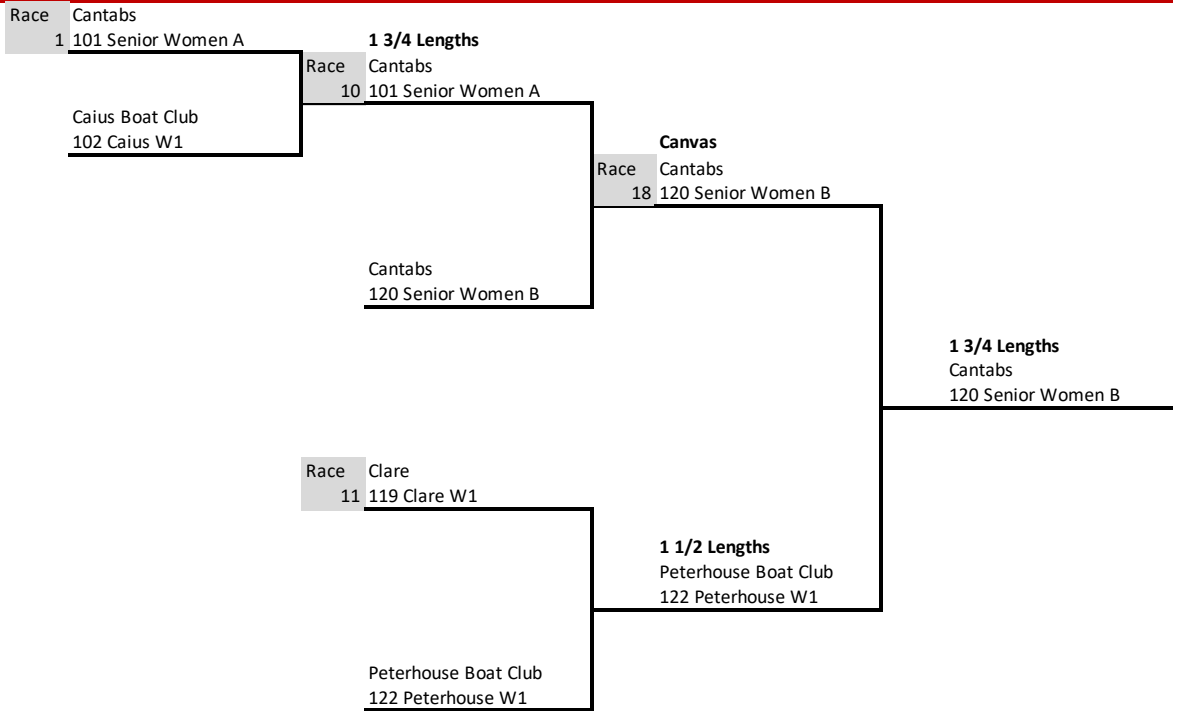

Division 1

Marshal at 10:30, First Race at 11:00

Women's Championship 8+ Round 1 Round 2 Round 3

WJ15/16 2x Round 1 Round 2 Round 3

Open 1x Round 1 Round 2 Round 3

J14/15 1x Round 1 Round 2 Round 3

WJ13/14 2x Round 1